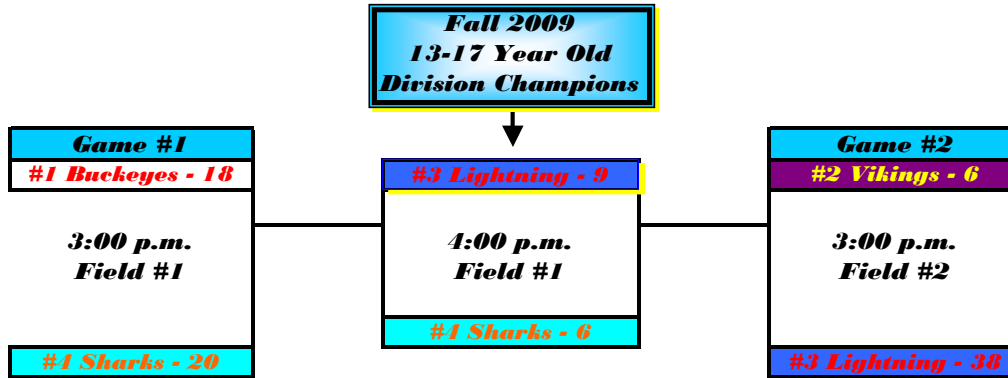

# 13-17 Year Old Fall 2009 Flag Playoff Bracket

Sunday - November 22, 2009

Ross Community Park

13-17 Year Old Final Regular Season Standings									
	GP	Wins	Losses	Tie	Pts	PF	PA	PCT	SO
<b>Buckeyes</b>	8	7	1	0	14	118	78	875	1
<b>Vikings</b>	8	4	4	0	8	158	164	500	0
<b>Lightning</b>	8	3	5	0	6	150	168	375	1
<b>Sharks</b>	8	2	6	0	4	107	142	250	0