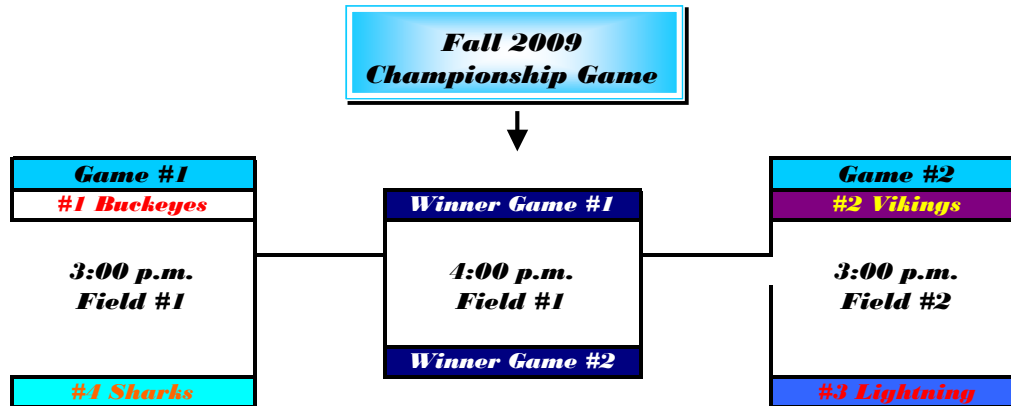

# 13-17 Year Old Fall 2009 Flag Playoff Bracket

Sunday - November 22, 2009

Ross Community Park

## 13-17 Year Old Final Regular Season Standings

	GP	Wins	Losses	Tie	Pts	PF	PA	PCT	SO
<b>Buckeyes</b>	8	7	1	0	14	118	78	875	1
<b>Vikings</b>	8	4	4	0	8	158	161	500	0
<b>Lightning</b>	8	3	5	0	6	150	168	375	1
<b>Sharks</b>	8	2	6	0	4	107	142	250	0